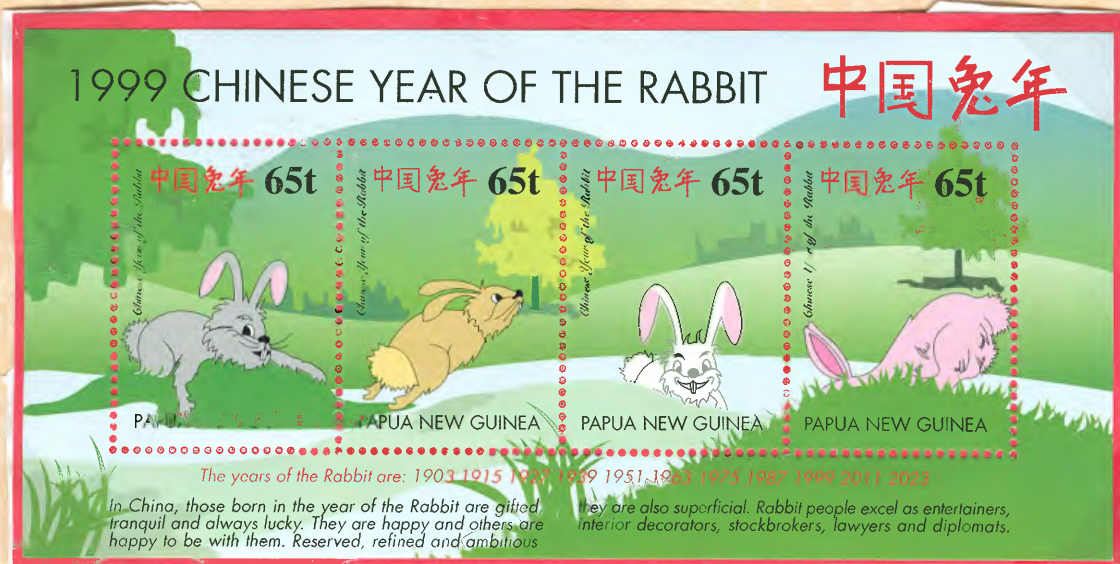

Papua New Guinea – Four animal stamps on souvenir sheet.