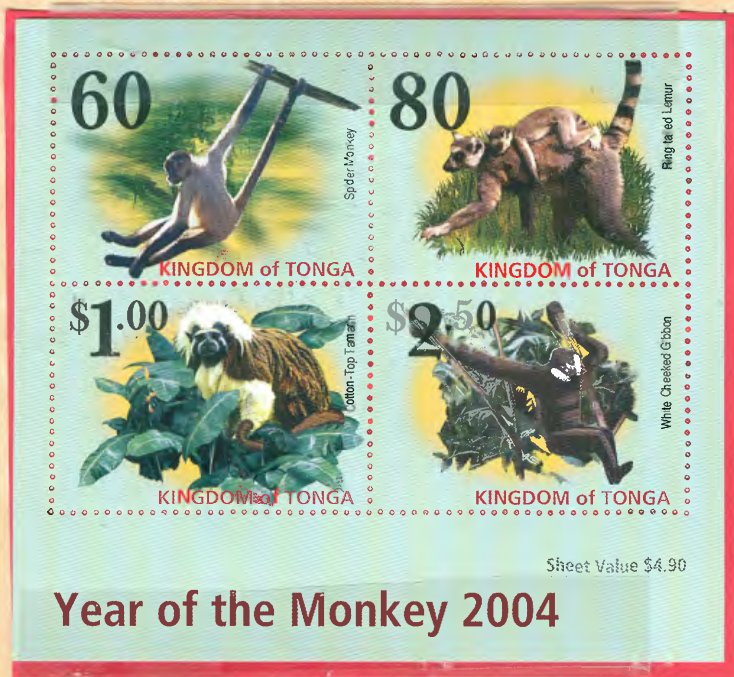

YEAR OF THE MONKEY

IS YOUR CHINESE ASTROLOGICAL ANIMAL A MONKEY?

Is your date of birth in this list?

- Feb 6, 1932 – Jan 25, 1933
- Jan 25, 1944 – Feb 12, 1945
- Feb 12, 1956 – Jan 30, 1957
- Jan 30, 1968 – Feb 16, 1969
- Feb 16, 1980 – Feb 4, 1981
- Feb 4, 1992 – Jan 22, 1993
- Jan 22, 2004 – Feb 8, 2005

Monkey: Imaginative, inquisitive, helpful, opportunistic, resourceful, problem solver, extravagant, easily distracted.

2016

Ireland – Three stuffed animals on a souvenir sheet.

MONKEY

Kingdom of Tonga – Four stamps on souvenir sheet.
Please note: The design on the bottom sheet is the negative of the top sheet.